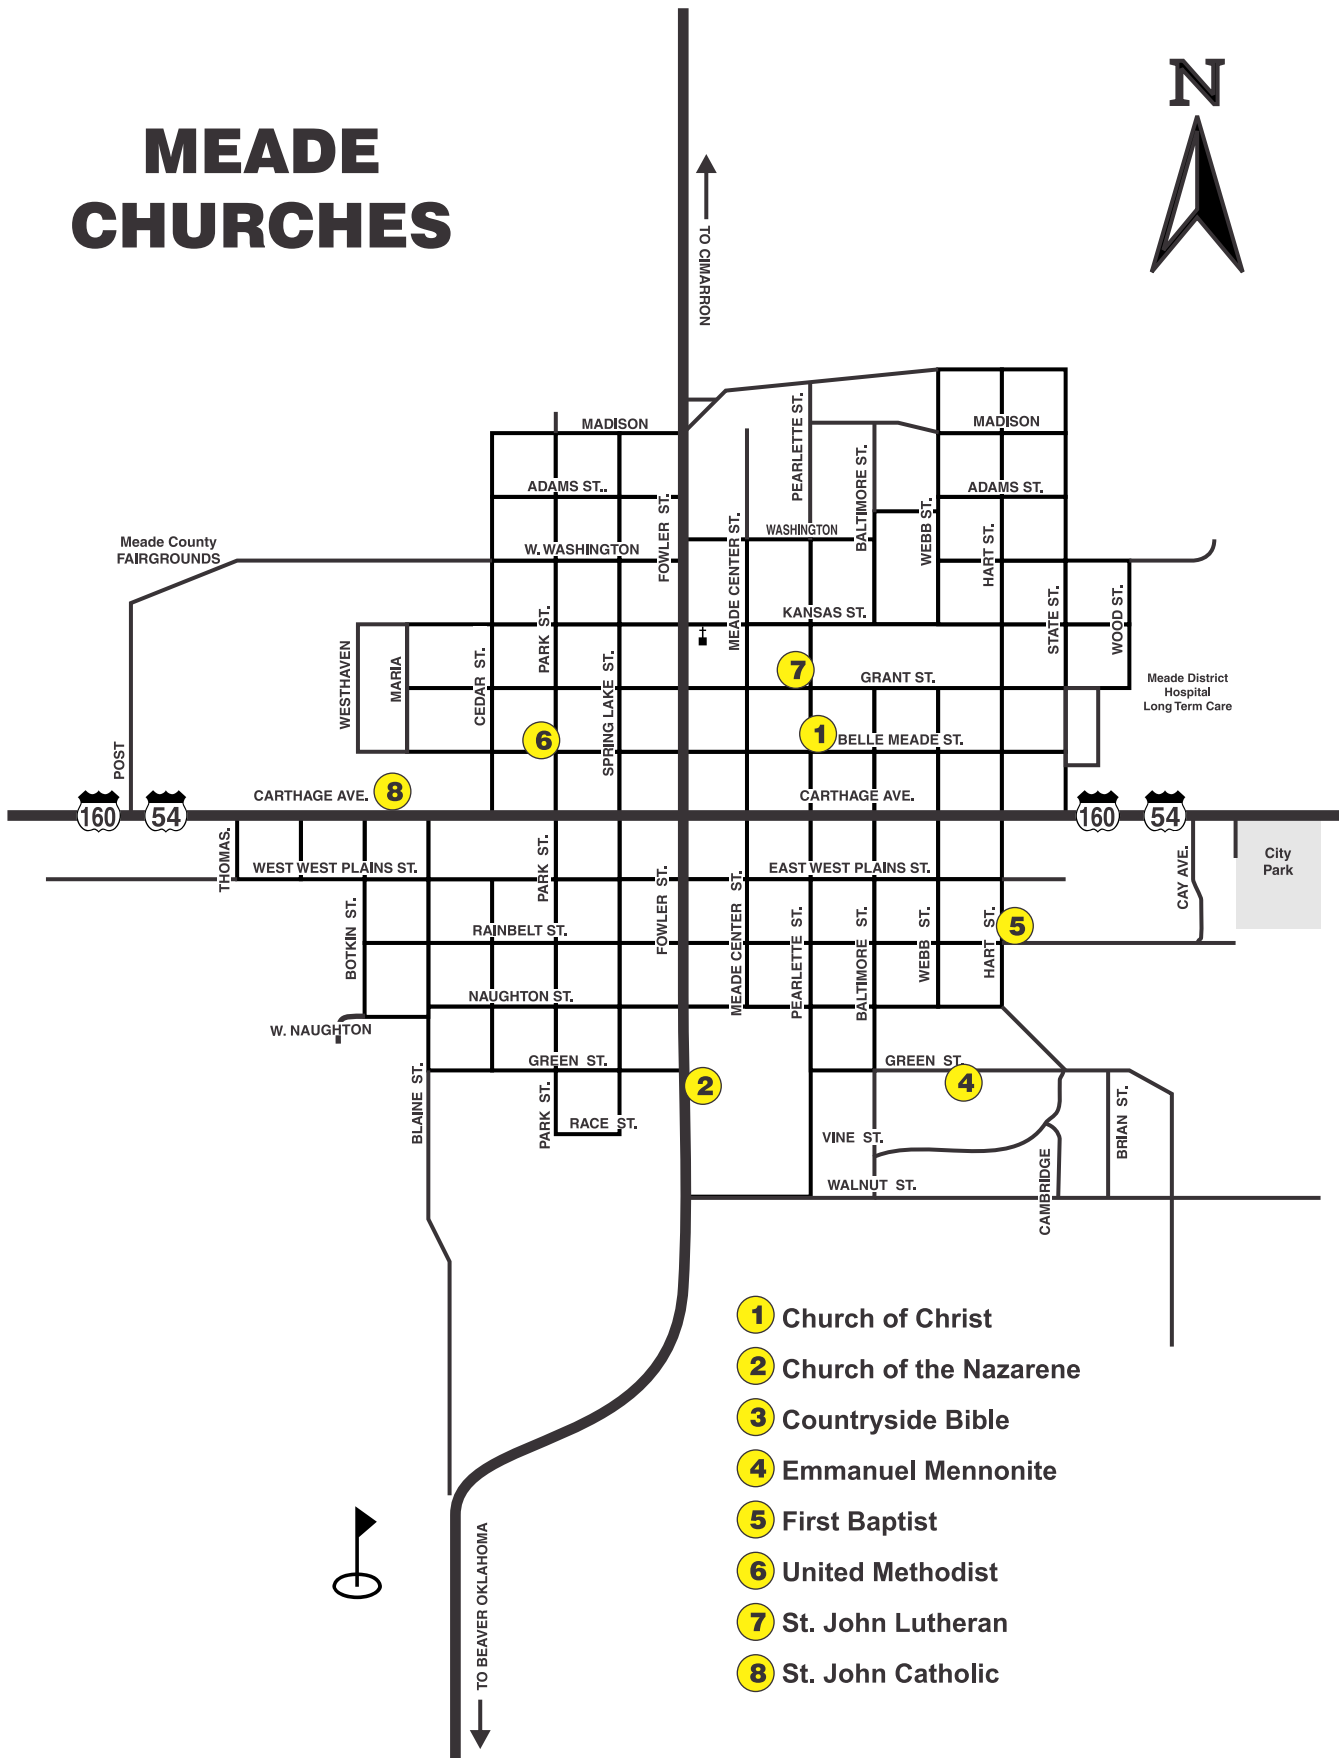

# MEADE CHURCHES

- ① Church of Christ
- ② Church of the Nazarene
- ③ Countryside Bible
- ④ Emmanuel Mennonite
- ⑤ First Baptist
- ⑥ United Methodist
- ⑦ St. John Lutheran
- ⑧ St. John Catholic

③ ( 8 miles south, 4 miles east)