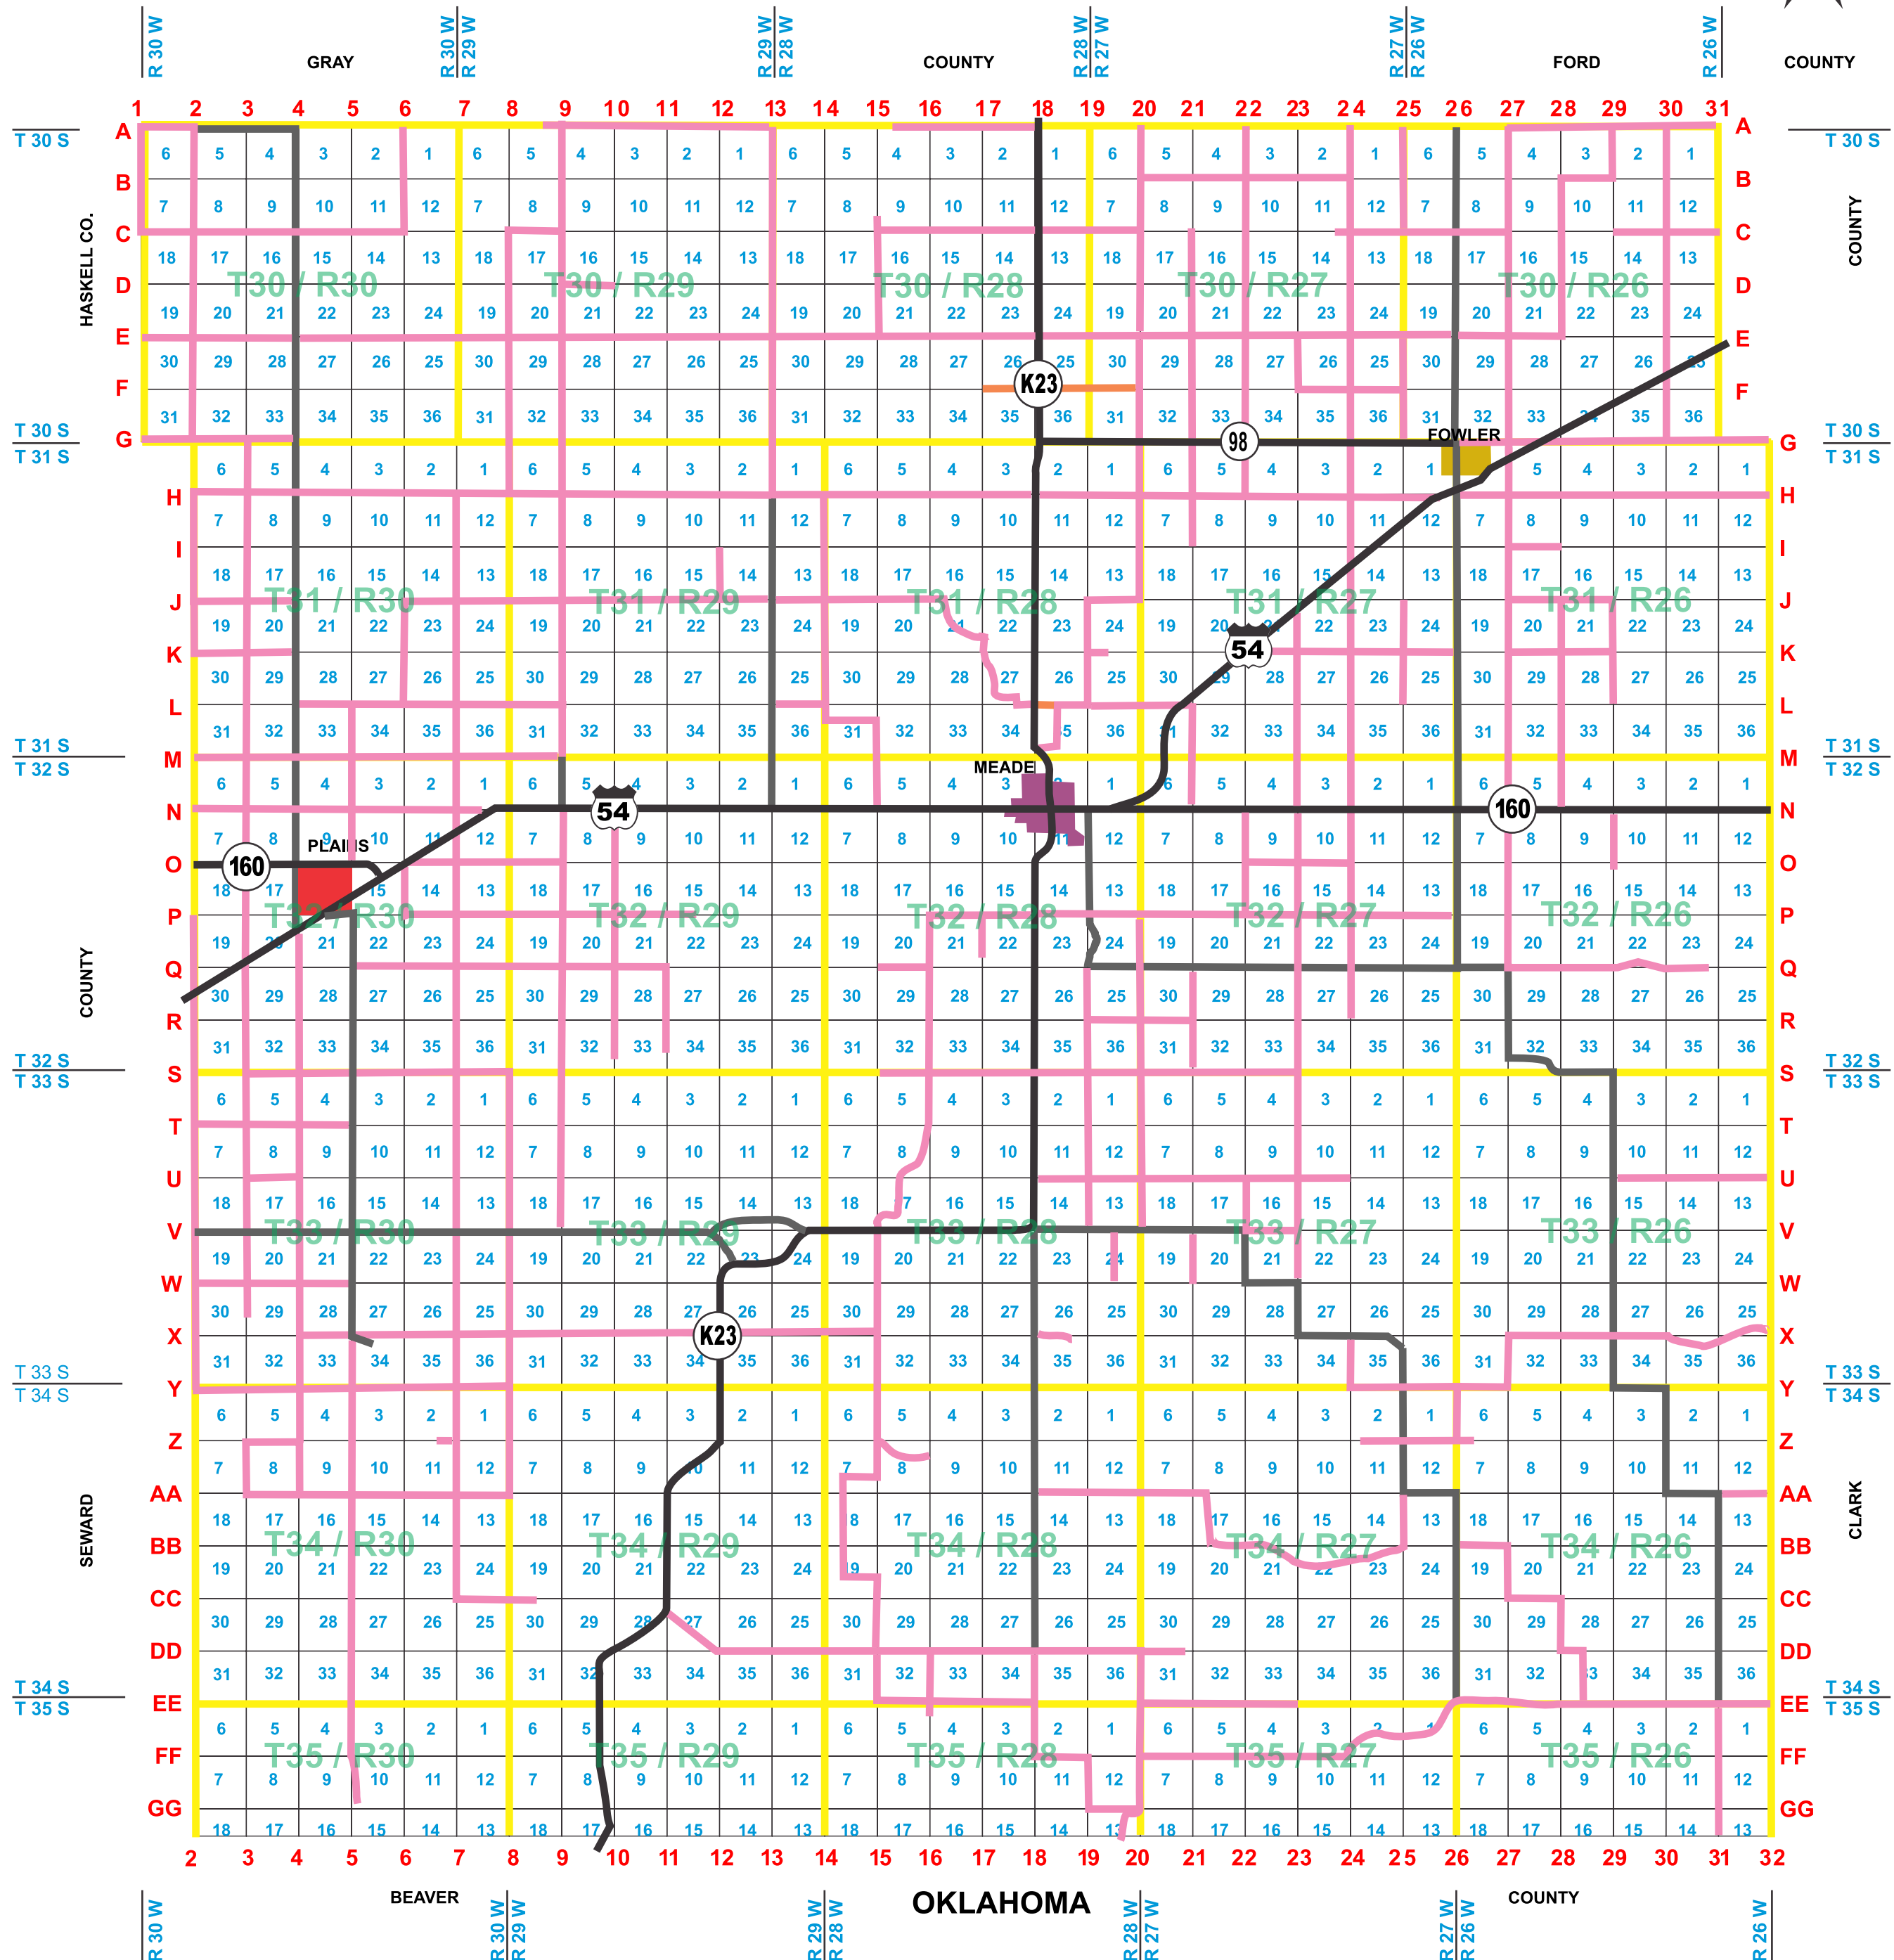

MEADE COUNTY

RANGE & TOWNSHIP MAP

TOWNSHIP / RANGE BORDER

MAJOR HIGHWAYS / PAVED ROADS

GRAVEL ROADS